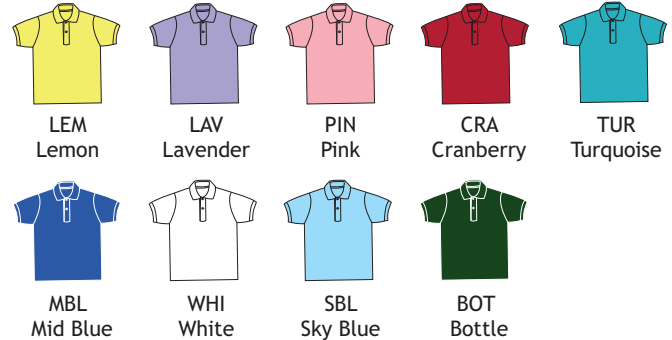

Garment sizes are approximate and for guidance only.

Size	XS	S	M	L	XL	XXL	3XL
Ladies size:	8	10	12	14	16	18	20
Chest (to fit):	33	34	36	38	40	42	44

Colour representation is only as accurate as the web design process allows.