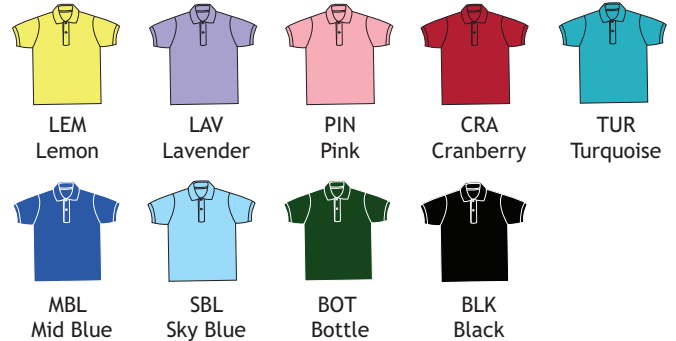

UHShop.co.uk

Enquiries: 01621 890290

Material: 65% polyester/35% ringspun cotton

- Three self colour button placket
- Stand up collar
- Ladies cut
- Cuffed sleeves
- Washable at 60°C.

Weight: 200 gsm